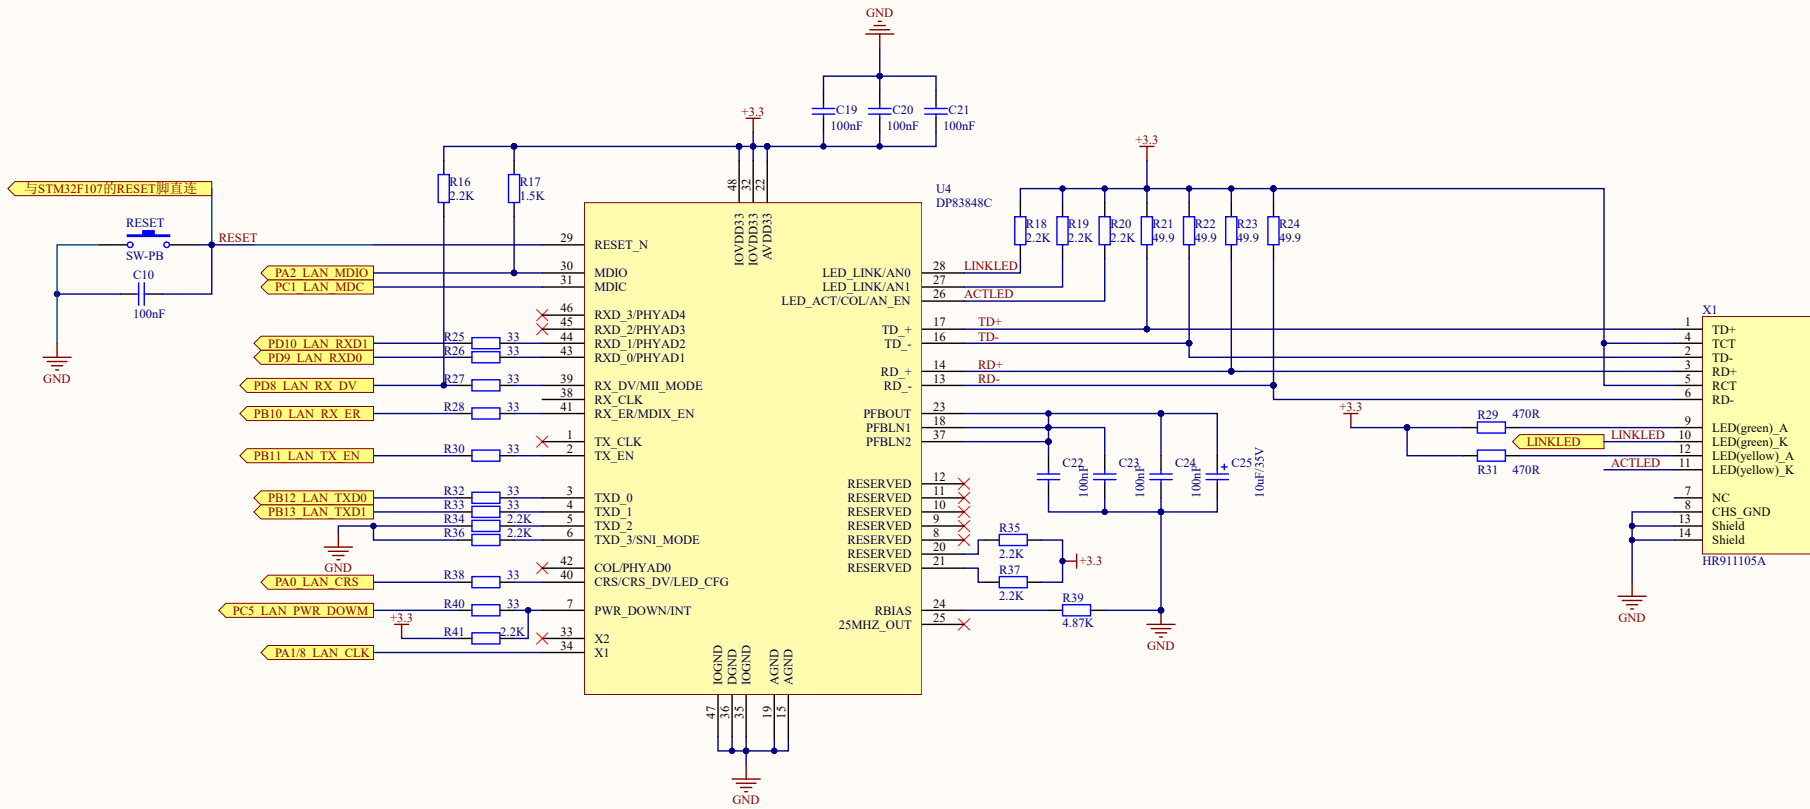

# Sheet2---LAN

Title		
Size	Number	Revision
A3		
Date:	2019/2/11	Sheet of
File:	E:\Asheng\AMD700\AMD V4.3\LAN.Sch	Down By: