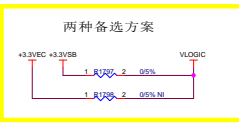

CURRENT SETTINGS				VOLTAGE SETTINGS	
CSBSET	ILIM	ST	SL	VOLTAGE	VLM
1.023A	0.00M	0.1.00M	40uH	8.438V	0.00M
2.046A	10K	0.05.00M	20uH	12.646V	10K
3.069A	33.2K	0.025.00M	10uH	16.870V	● 33.2K
N/A	N/A	N/A	N/A	21.062V	100K
4.092A	● 999.100	0.025.00M	10uH	32.758V	OPENVDD

● DEFAULT VALUE