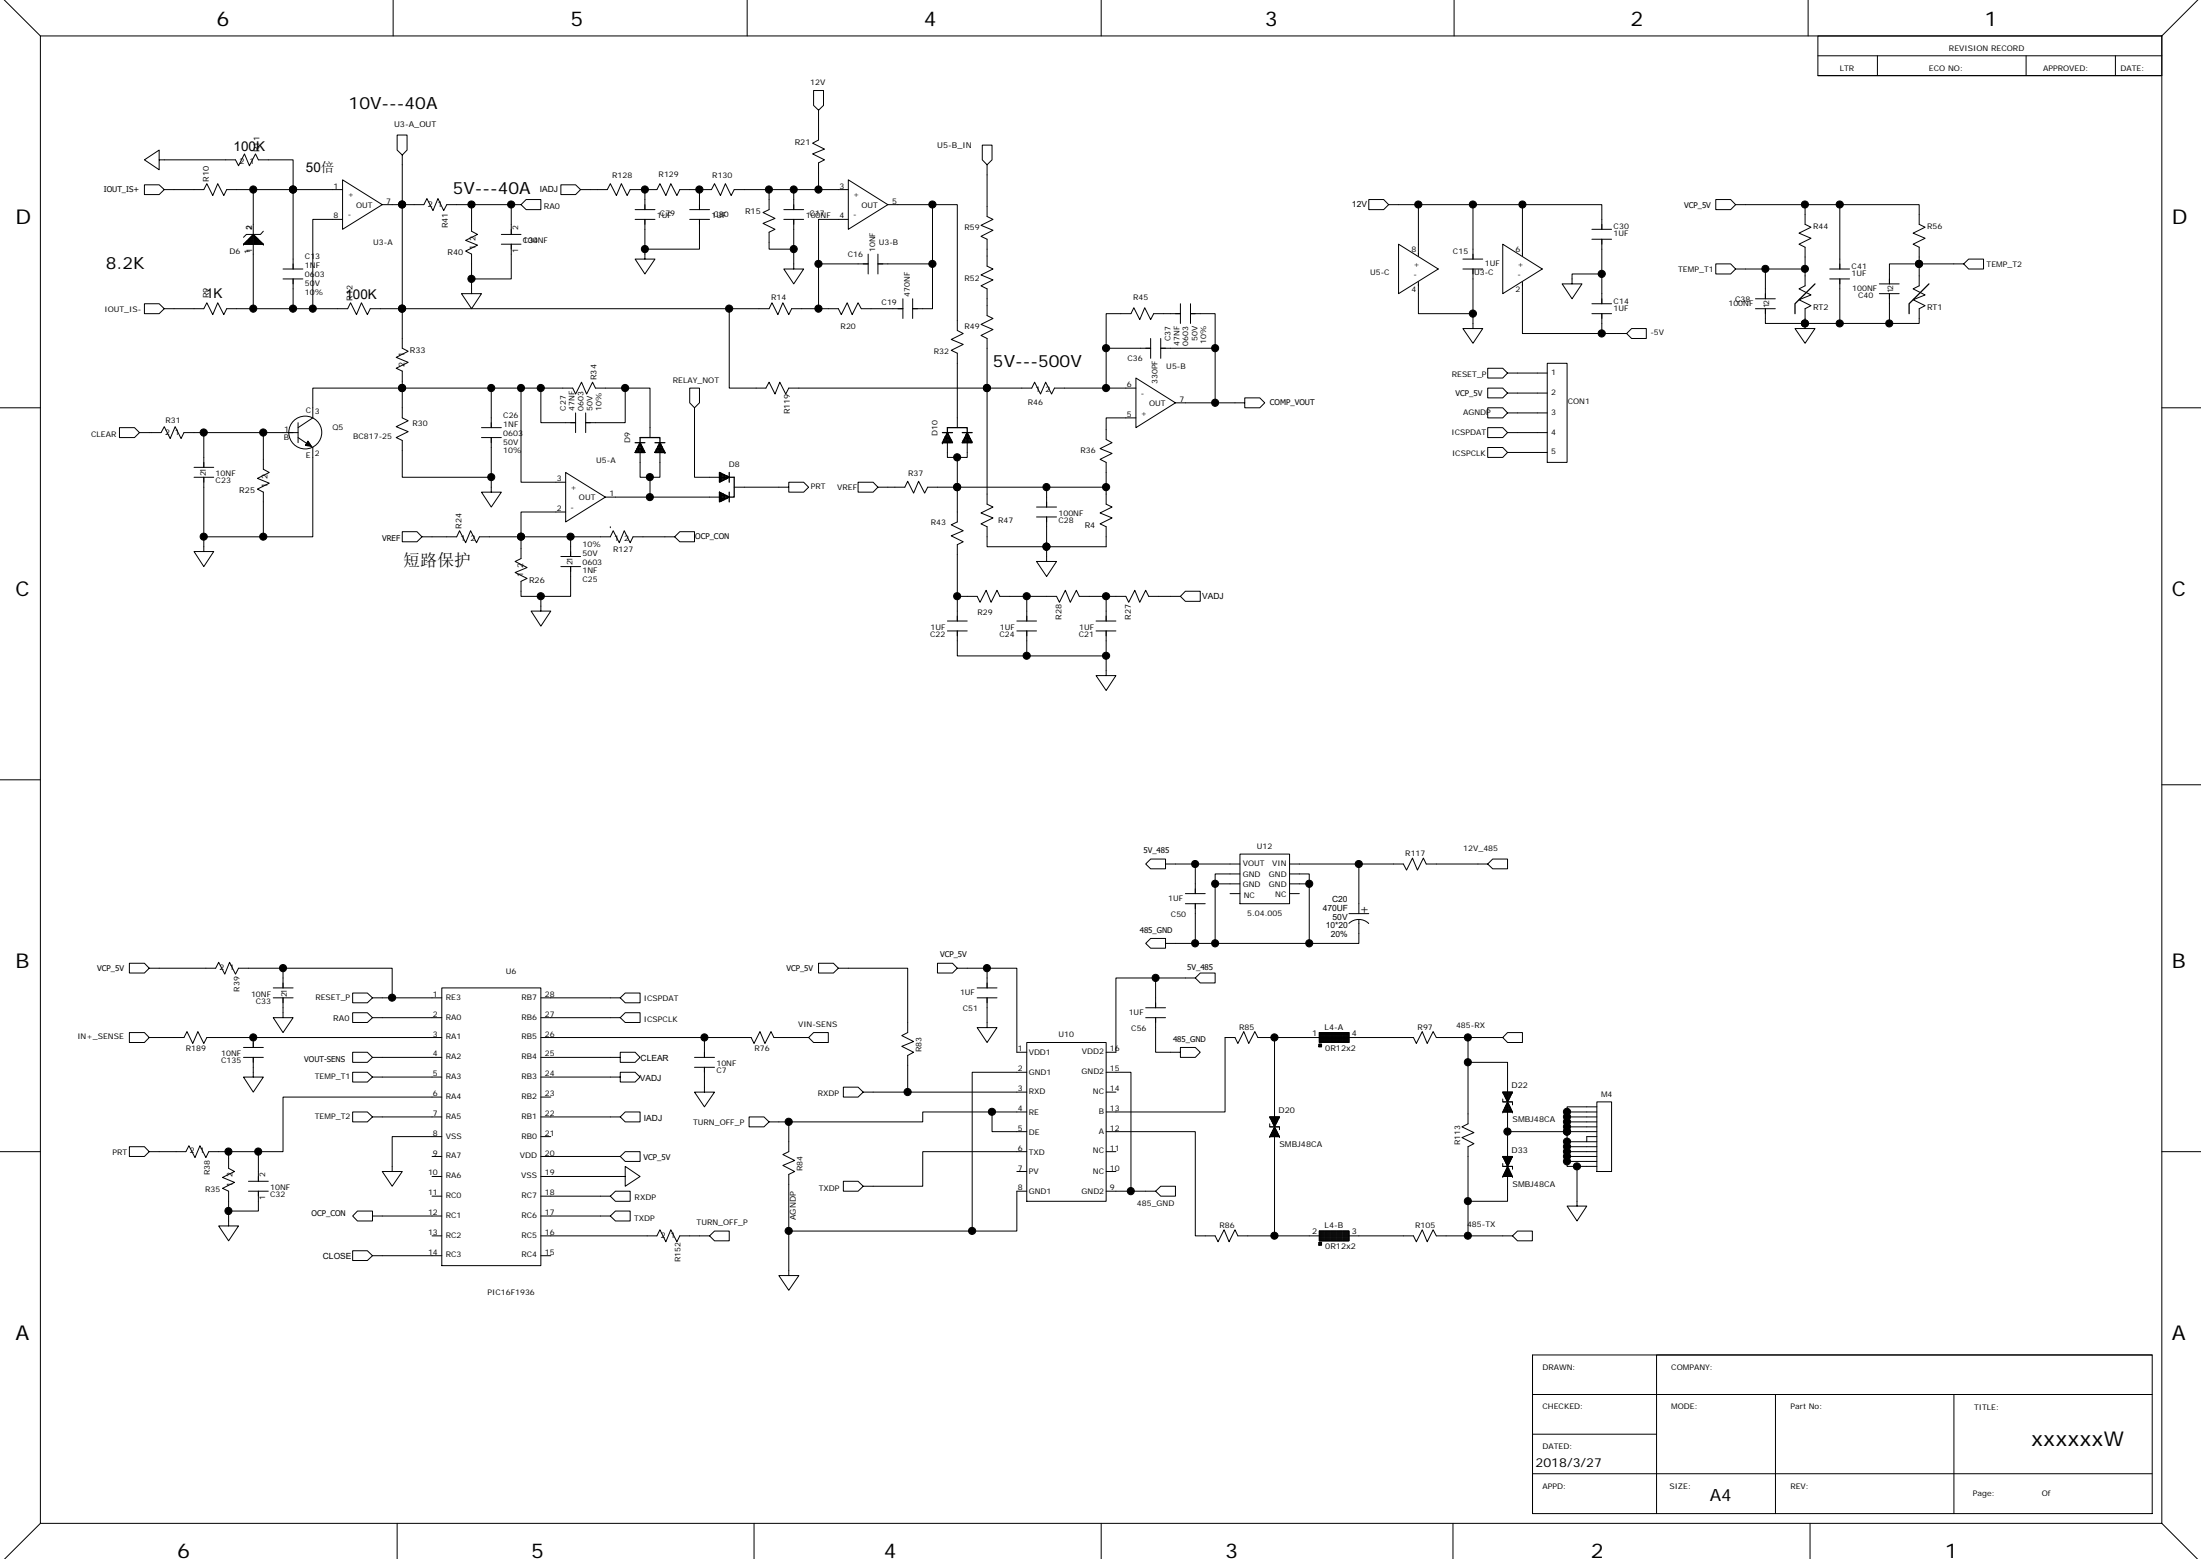

REVISION RECORD			
LTR	ECO NO:	APPROVED:	DATE:

DRAWN:	COMPANY:		
CHECKED:	MODE:	Part No:	TITLE:
DATED:	xxxxxxW		
APPD:	SIZE: A4	REV:	Page: of

14V供电

5V--937V

继电器电压检测:  
<50V, 继电器吸合

DRAWN:	COMPANY:		
CHECKED:	MODE:	Part No:	TITLE:
DATED:	xxxxxxW		
APPD:	SIZE: A4	REV:	Page: of

REVISION RECORD			
LTR	ECO NO:	APPROVED:	DATE:

DRAWN:	COMPANY:		
CHECKED:	MODE:	Part No:	TITLE:
DATED:	xxxxxxW		
2018/3/27	SIZE: A4	REV:	Page: of
APPD:			