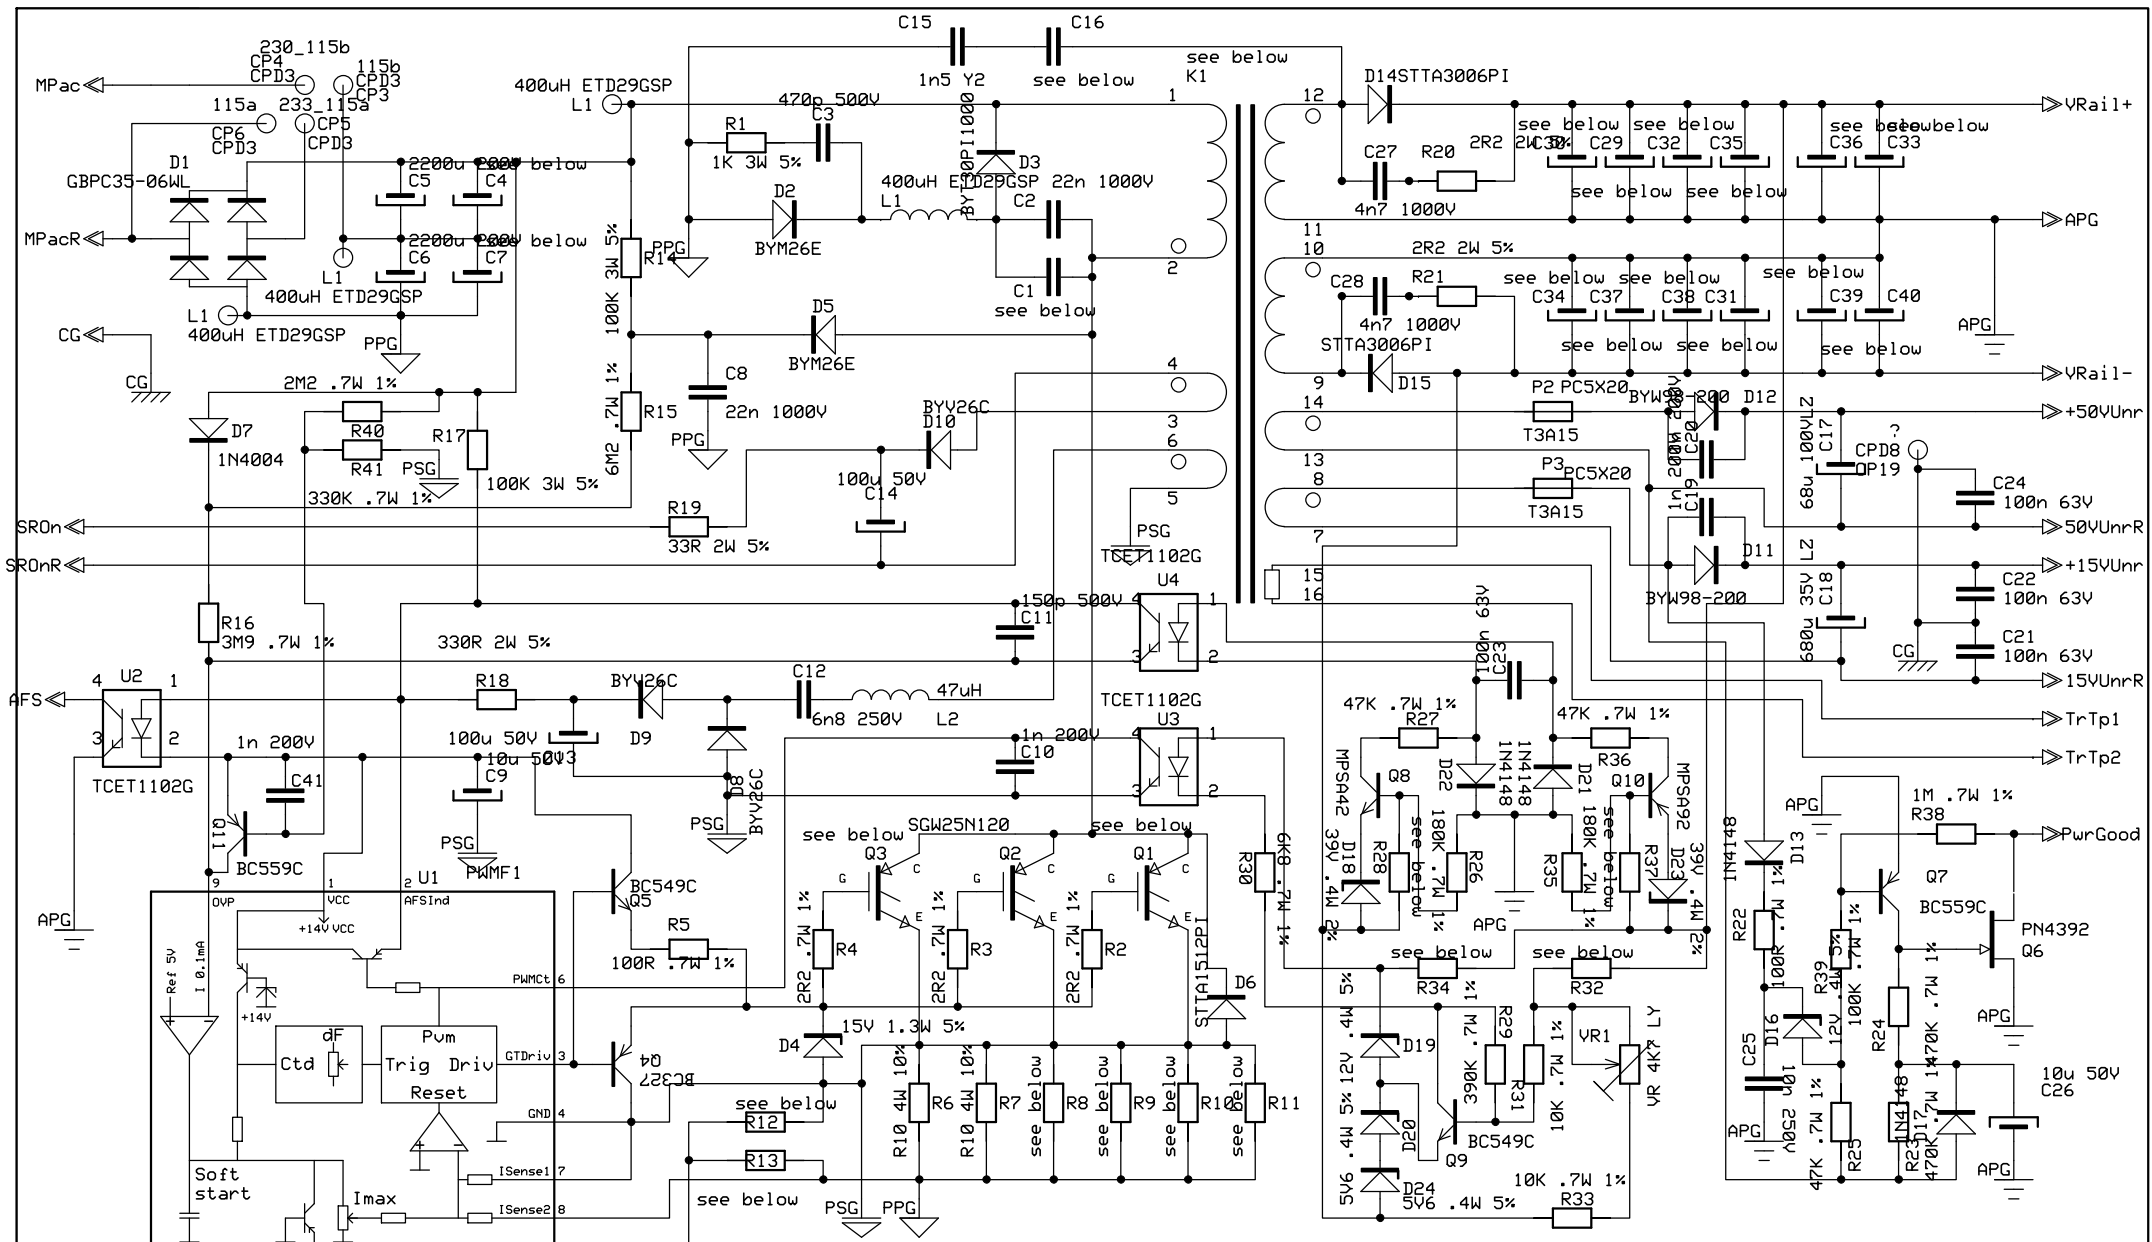

DESIGN KA	DRAWN KA	CHECKED	SP100F Switch mode Powersupply 10kW Flyback	REPLACES 050518	REPLACED BY
LABGRUPPEN KUNGSBACKA SWEDEN				DATE 050527	PAGE 1

DESIGN KA	DRAWN KA	CHECKED	SP100F Switch mode Powersupply 10kW Flyback	REPLACES 050518	REPLACED BY
LABGRUPPEN				DATE 051127	PAGE 2
KUNGSBACKA SWEDEN				DRAWING NO SP100F10	