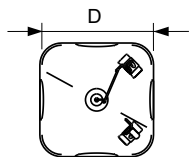

MSD Platinum 20 R

Dimensional drawing

Product	D (max)	O	C (max)
MSD Platinum 15 R UNP/24	58.5 mm	1.3 mm	66.4 mm
MSD Platinum 16 R UNP/24	58.5 mm	1.3 mm	66.4 mm
MSD Platinum 16 R 1CT/8	58.5 mm	1.3 mm	66.4 mm
MSD Platinum 15 R 1CT/8	58.5 mm	1.3 mm	66.4 mm

Product	D (max)	O	C (max)
MSD Platinum 21 R 1CT/8	54 mm	1.2 mm	60 mm
MSD Platinum 20 R 1CT/8	58.5 mm	1.2 mm	72 mm
MSD Platinum 20 R UNP/24	58.5 mm	1.2 mm	72 mm
MSD Platinum 20 RB UNP/24	58.5 mm	1.2 mm	72 mm
MSD Platinum 20 RB 1CT/8	58.5 mm	1.2 mm	72 mm
MSD Platinum 21 R UNP/24	54 mm	1.2 mm	60 mm

MSD Platinum (Touring/Stage)

Dimensional drawing

Product	D (max)	T (max)	O	C (max)
MSD Platinum 14 R UNP/24	51.5 mm	6.8 mm	0.95 mm	57.1 mm
MSD Platinum 14 R 1CT/8	51.5 mm	6.8 mm	0.95 mm	57.1 mm
MSD Platinum 5 R UNP/24	51.4 mm	6.8 mm	1.0 mm	57.1 mm
MSD Platinum 5 R 1CT/8	51.4 mm	6.8 mm	1.0 mm	57.1 mm