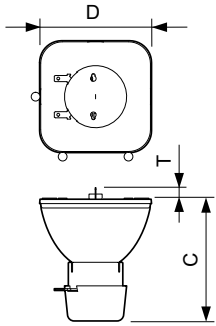

MSD Platinum 20 R

Dimensional drawing

Product	D (max)	O	C (max)
MSD Platinum 15 R UNP/24	58.5 mm	1.3 mm	66.4 mm
MSD Platinum 16 R UNP/24	58.5 mm	1.3 mm	66.4 mm
MSD Platinum 16 R 1CT/8	58.5 mm	1.3 mm	66.4 mm
MSD Platinum 15 R 1CT/8	58.5 mm	1.3 mm	66.4 mm

Product	D (max)	O	C (max)
MSD Platinum 21 R 1CT/8	54 mm	1.2 mm	60 mm
MSD Platinum 20 R 1CT/8	58.5 mm	1.2 mm	72 mm
MSD Platinum 20 R UNP/24	58.5 mm	1.2 mm	72 mm
MSD Platinum 20 RB UNP/24	58.5 mm	1.2 mm	72 mm
MSD Platinum 20 RB 1CT/8	58.5 mm	1.2 mm	72 mm
MSD Platinum 21 R UNP/24	54 mm	1.2 mm	60 mm

MSD Platinum (Touring/Stage)

Dimensional drawing

Product	D (max)	T (max)	O	C (max)
MSD Platinum 14 R UNP/24	51.5 mm	6.8 mm	0.95 mm	57.1 mm
MSD Platinum 14 R 1CT/8	51.5 mm	6.8 mm	0.95 mm	57.1 mm
MSD Platinum 5 R UNP/24	51.4 mm	6.8 mm	1.0 mm	57.1 mm
MSD Platinum 5 R 1CT/8	51.4 mm	6.8 mm	1.0 mm	57.1 mm