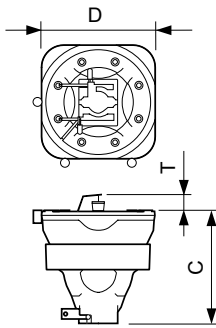

MSD Platinum 20 R

Dimensional drawing

Product	D (max)	O	C (max)
MSD Platinum 15 R UNP/24	58.5 mm	1.3 mm	66.4 mm
MSD Platinum 16 R UNP/24	58.5 mm	1.3 mm	66.4 mm
MSD Platinum 16 R 1CT/8	58.5 mm	1.3 mm	66.4 mm
MSD Platinum 15 R 1CT/8	58.5 mm	1.3 mm	66.4 mm

Product	D (max)	O	C (max)
MSD Platinum 21 R 1CT/8	54 mm	1.2 mm	60 mm
MSD Platinum 20 R 1CT/8	58.5 mm	1.2 mm	72 mm
MSD Platinum 20 R UNP/24	58.5 mm	1.2 mm	72 mm
MSD Platinum 20 RB UNP/24	58.5 mm	1.2 mm	72 mm
MSD Platinum 20 RB 1CT/8	58.5 mm	1.2 mm	72 mm
MSD Platinum 21 R UNP/24	54 mm	1.2 mm	60 mm

MSD Platinum (Touring/Stage)

Dimensional drawing

Product	D (max)	T (max)	O	C (max)
MSD Platinum 14 R UNP/24	51.5 mm	6.8 mm	0.95 mm	57.1 mm
MSD Platinum 14 R 1CT/8	51.5 mm	6.8 mm	0.95 mm	57.1 mm
MSD Platinum 5 R UNP/24	51.4 mm	6.8 mm	1.0 mm	57.1 mm
MSD Platinum 5 R 1CT/8	51.4 mm	6.8 mm	1.0 mm	57.1 mm

Product	D (max)	T (max)	O	C (max)
MSD Platinum 17 RA UNP/24	51.4 mm	10.0 mm	1.0 mm	63 mm
MSD Platinum 17 RA 1CT/8	51.4 mm	10.0 mm	1.0 mm	63 mm
MSD Platinum 11 R 1CT/8	51.5 mm	10 mm	0.95 mm	53 mm
MSD Platinum 11 R UNP/24	51.5 mm	10 mm	0.95 mm	53 mm