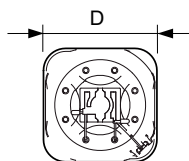

MSD Platinum 20 R

Dimensional drawing

Product	D (max)	O	C (max)
MSD Platinum 15 R UNP/24	58.5 mm	1.3 mm	66.4 mm
MSD Platinum 16 R UNP/24	58.5 mm	1.3 mm	66.4 mm
MSD Platinum 16 R 1CT/8	58.5 mm	1.3 mm	66.4 mm
MSD Platinum 15 R 1CT/8	58.5 mm	1.3 mm	66.4 mm

Product	D (max)	O	C (max)
MSD Platinum 21 R 1CT/8	54 mm	1.2 mm	60 mm
MSD Platinum 20 R 1CT/8	58.5 mm	1.2 mm	72 mm
MSD Platinum 20 R UNP/24	58.5 mm	1.2 mm	72 mm
MSD Platinum 20 RB UNP/24	58.5 mm	1.2 mm	72 mm
MSD Platinum 20 RB 1CT/8	58.5 mm	1.2 mm	72 mm
MSD Platinum 21 R UNP/24	54 mm	1.2 mm	60 mm

MSD Platinum (Touring/Stage)

Dimensional drawing

Product	D (max)	T (max)	O	C (max)
MSD Platinum 14 R UNP/24	51.5 mm	6.8 mm	0.95 mm	57.1 mm
MSD Platinum 14 R 1CT/8	51.5 mm	6.8 mm	0.95 mm	57.1 mm
MSD Platinum 5 R UNP/24	51.4 mm	6.8 mm	1.0 mm	57.1 mm
MSD Platinum 5 R 1CT/8	51.4 mm	6.8 mm	1.0 mm	57.1 mm

Product	D (max)	T (max)	O	C (max)
MSD Platinum 17 RA UNP/24	51.4 mm	10.0 mm	1.0 mm	63 mm
MSD Platinum 17 RA 1CT/8	51.4 mm	10.0 mm	1.0 mm	63 mm
MSD Platinum 11 R 1CT/8	51.5 mm	10 mm	0.95 mm	53 mm
MSD Platinum 11 R UNP/24	51.5 mm	10 mm	0.95 mm	53 mm