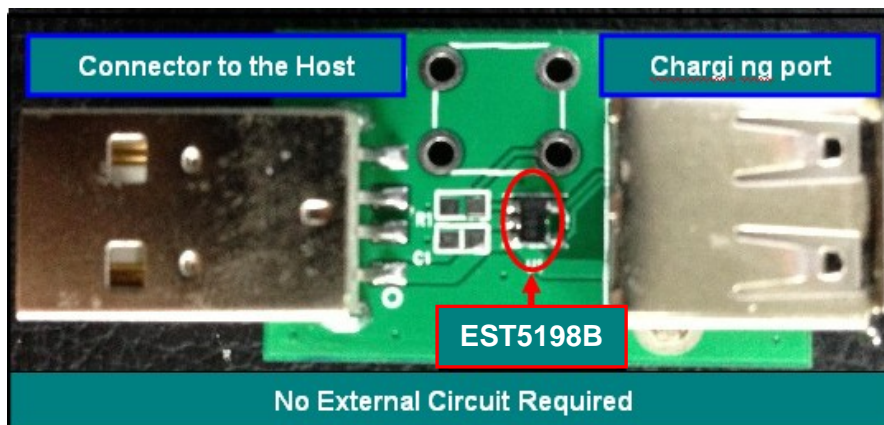

IMPORTANT NOTICE

The products are not intended for use in life support appliances, devices, or systems. Use in such applications are expressly prohibited.

1. Brand Device Charging Test

1.0 Description

This report is to check the compatibility of the EST5198B .

1.1 Test Environment

Test equipments :

1. EST Module kit with EST.5198B (SOT23-5).
2. Power Supply: Agilent E3631A.

EST Module Kit

1.2 Testing procedure

1. Setup the Module Kit

Connect the DC 5V to the Module Kit.