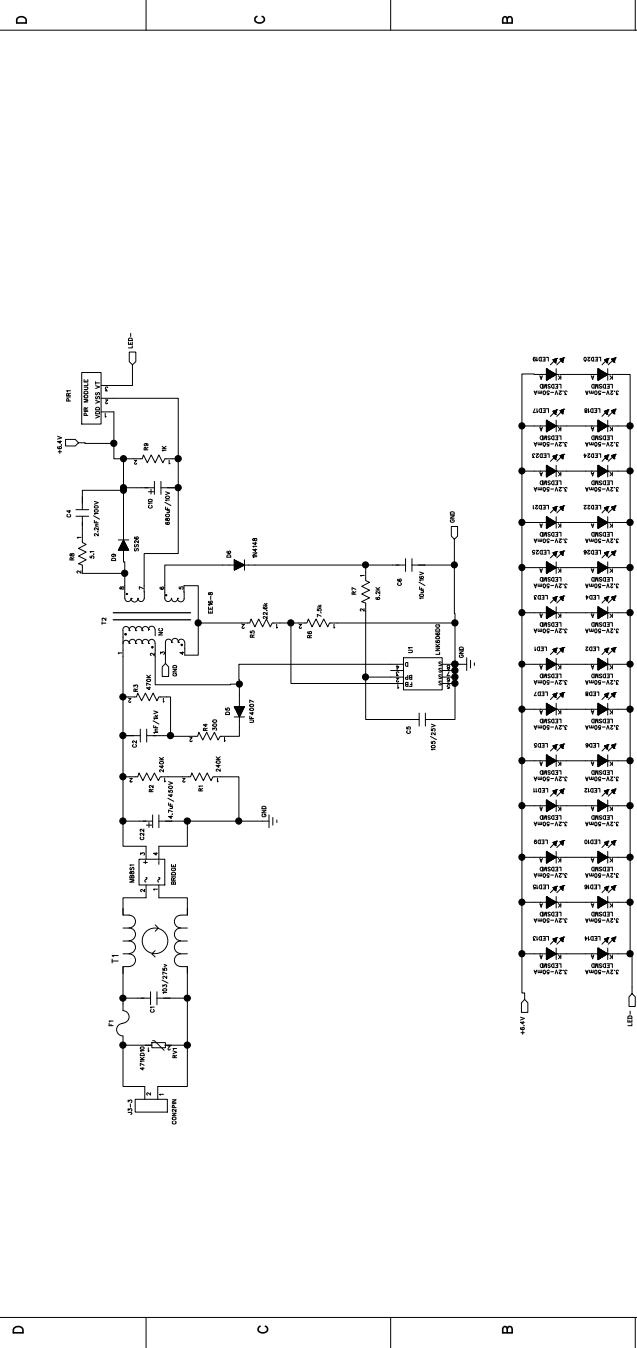

| REVISION RECORD |       |
|-----------------|-------|
| LTN             | DATE: |
|                 |       |
|                 |       |
|                 |       |
|                 |       |
|                 |       |

1 2 3 4 5 6

Iout:50mA\*13=650mA Vout:6.4V Pout:4.16W

| COMPANY: SHINA         |           |
|------------------------|-----------|
| TITLE: CLUB-W/100-W    |           |
| DRAWN:                 | DATE:     |
| CHECKER:               | DATE:     |
| QUALITY CONTROL:       | DATE:     |
| RELEASED:              | DATE:     |
| CODE:                  | SIZE:     |
| DRAWING NO: 2008.03.21 | REV: 10   |
| SCALE:                 | SHEET: 01 |