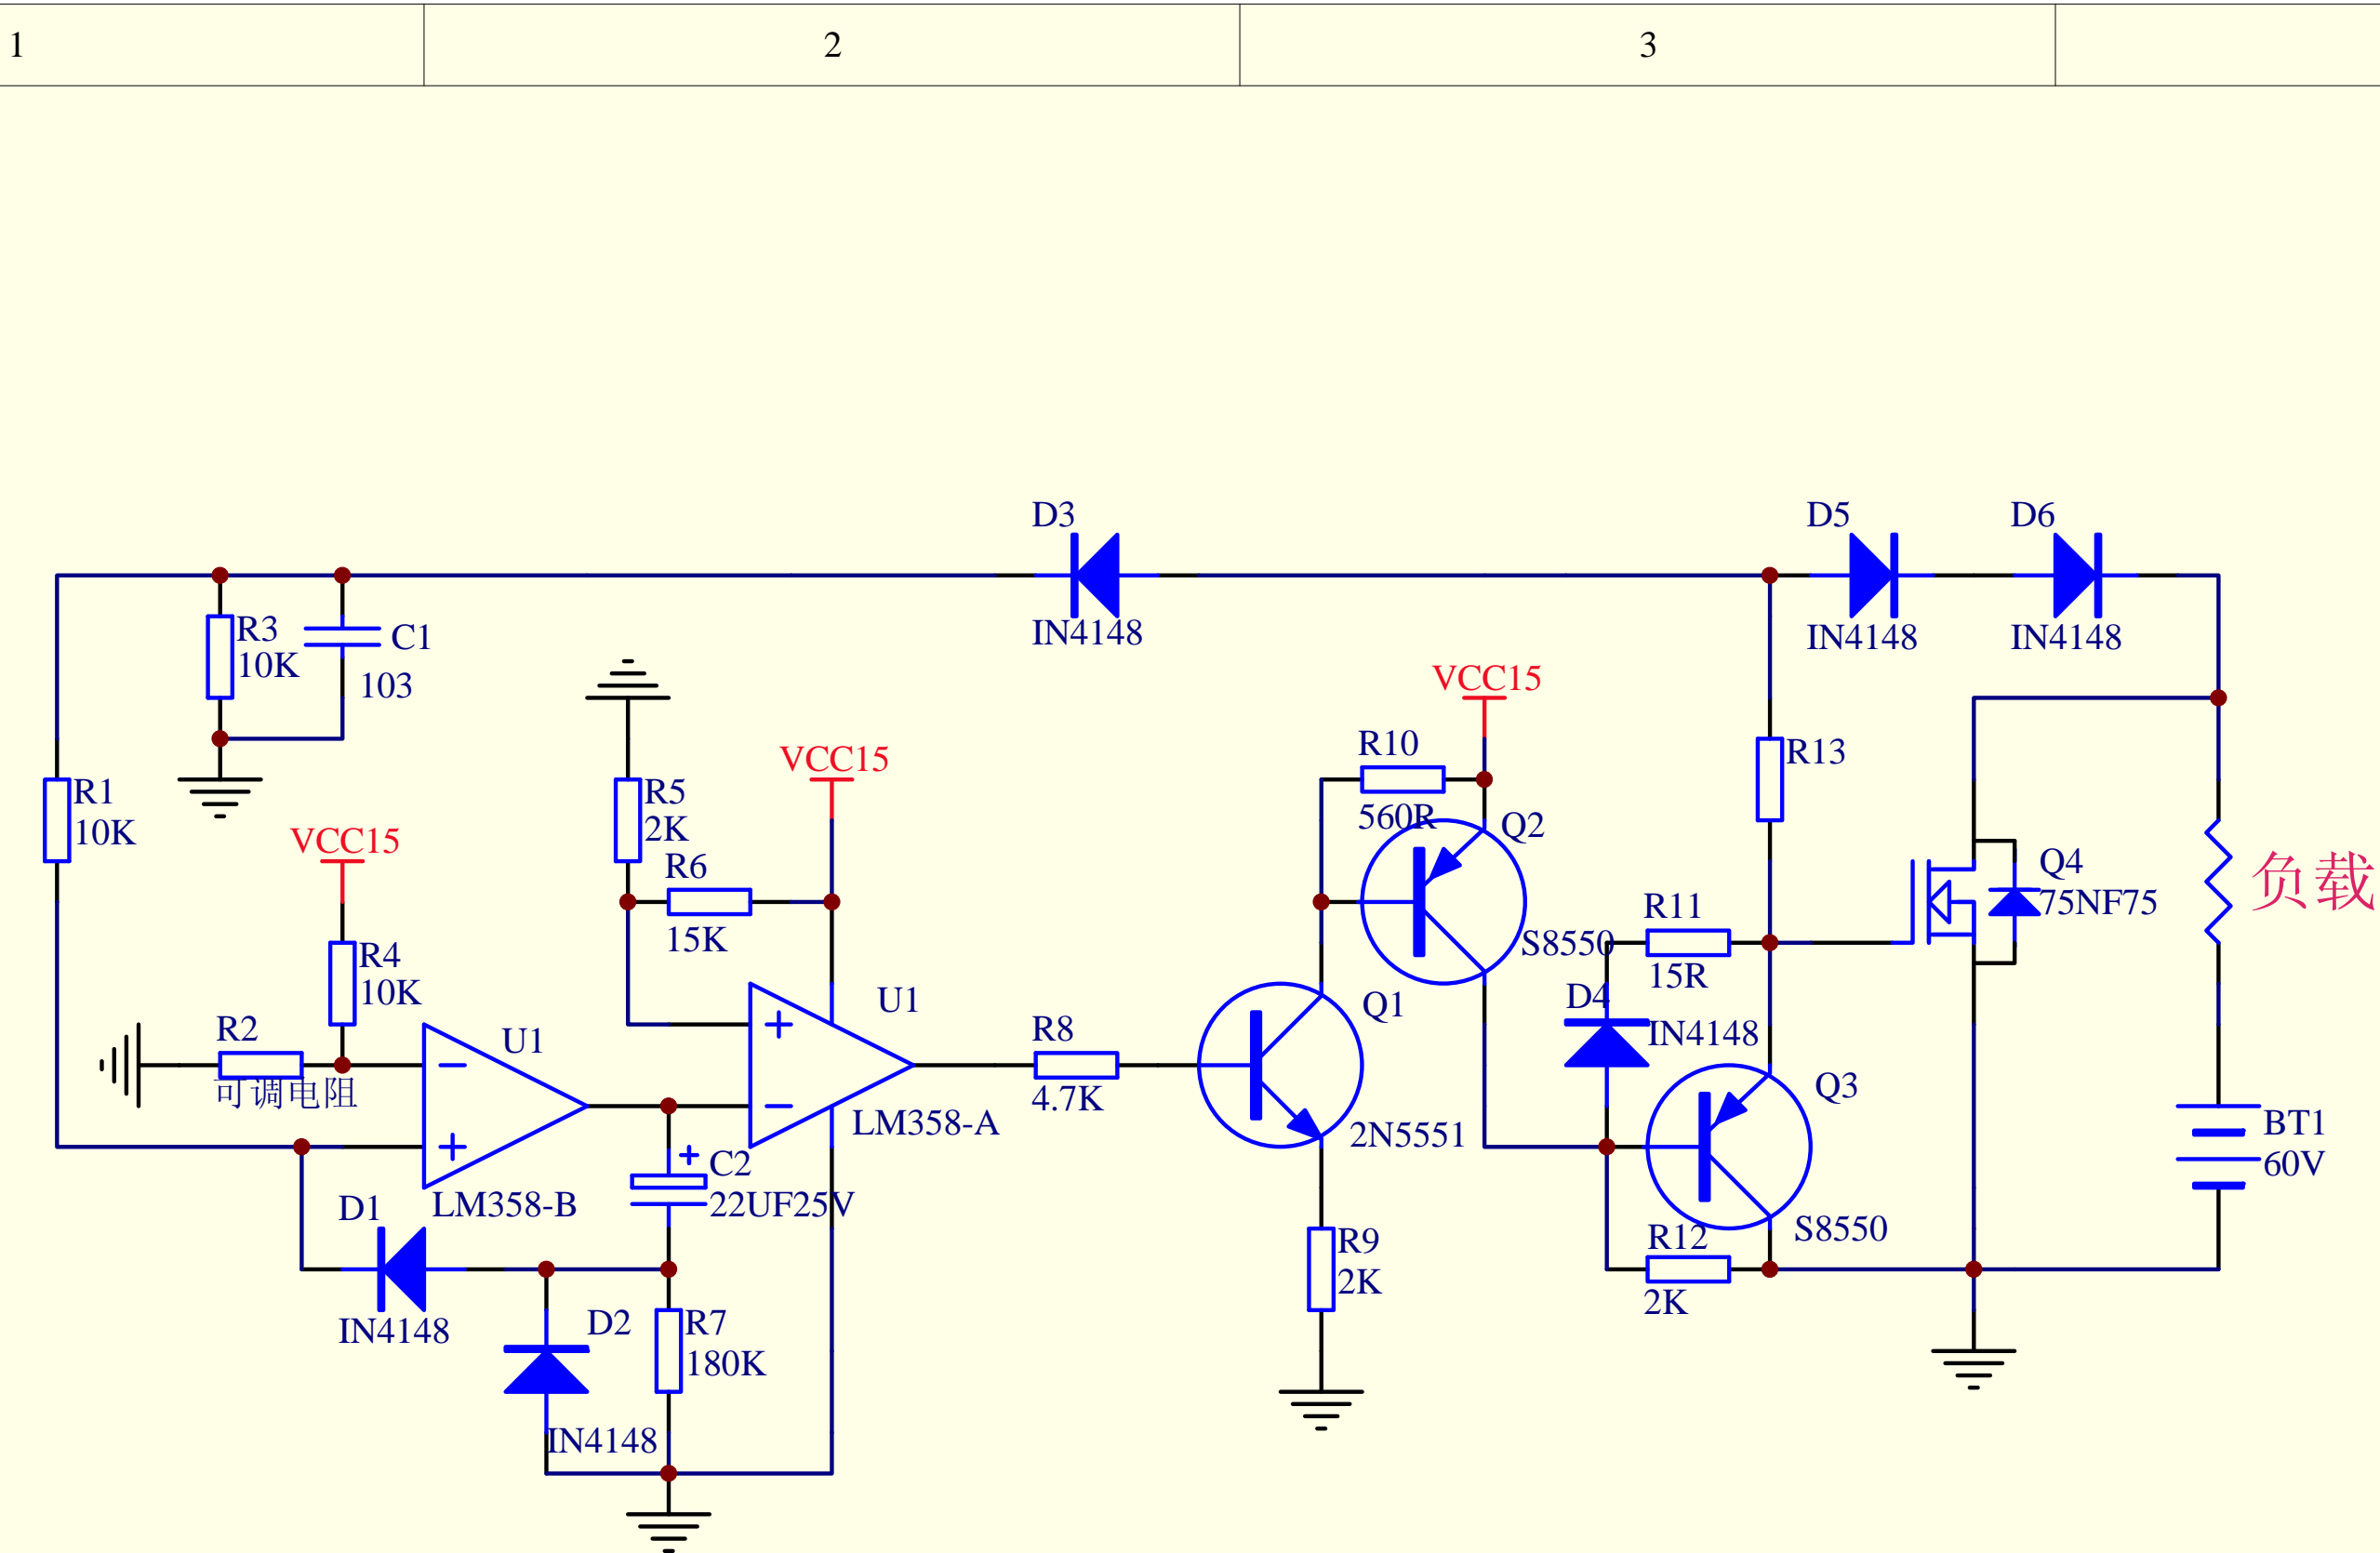

B

B

A

A

Title		
Size	Number	Revision
B		
Date:	18-Nov-2010	Sheet of
File:	G:\电子文件\充电控制器\MyDesign.ddb	Drawn By:

1

2

3